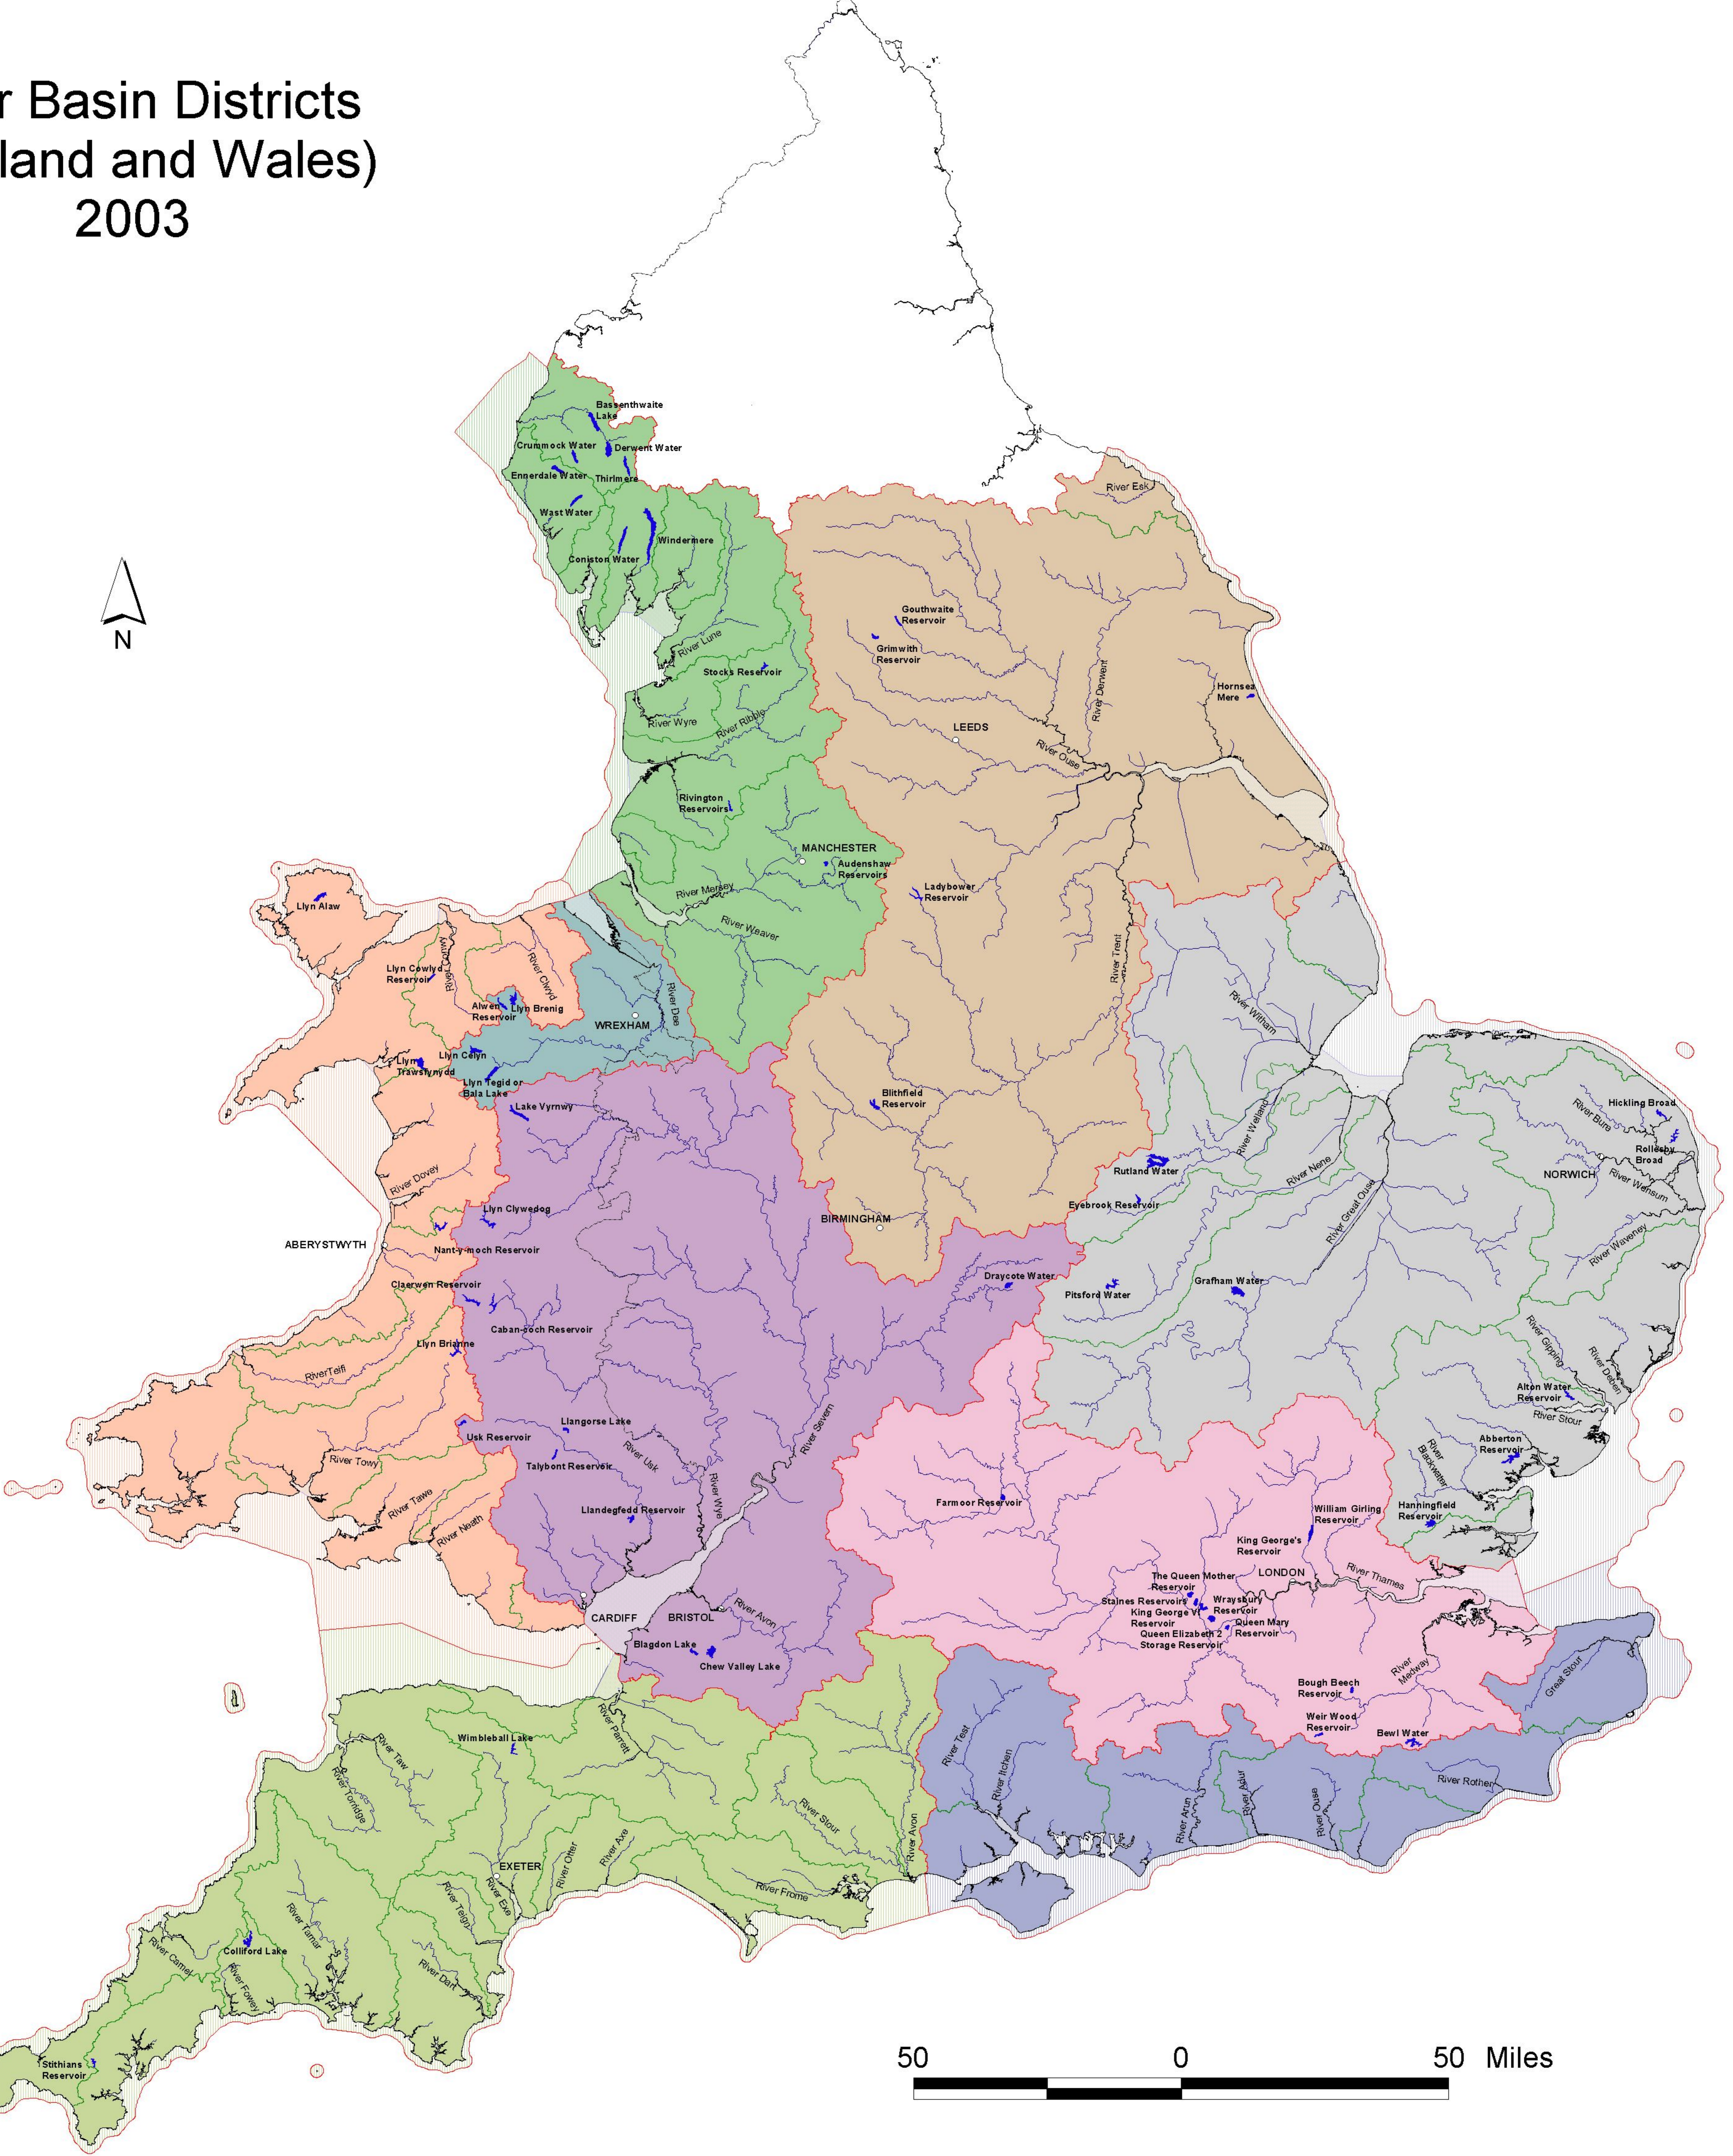

River Basin Districts (England and Wales) 2003

KEY

- River Basin District Boundary
- Coastline of England and Wales
- National Boundaries
- River Basins
- Rivers with a catchment greater than 100km²
- Lakes with a surface area greater than 1km²
- Selected Cities

Groundwaters in England and Wales

- Anglian
- Dee
- Humber
- North West
- Severn
- South East
- South West
- Thames
- Western Wales

Coastal Waters within River Basin District

- Anglian
- Humber
- North West
- South East
- South West
- Western Wales

Estuaries within River Basin District

- Anglian
- Dee
- Humber
- North West
- Severn
- South East
- South West
- Thames
- Western Wales