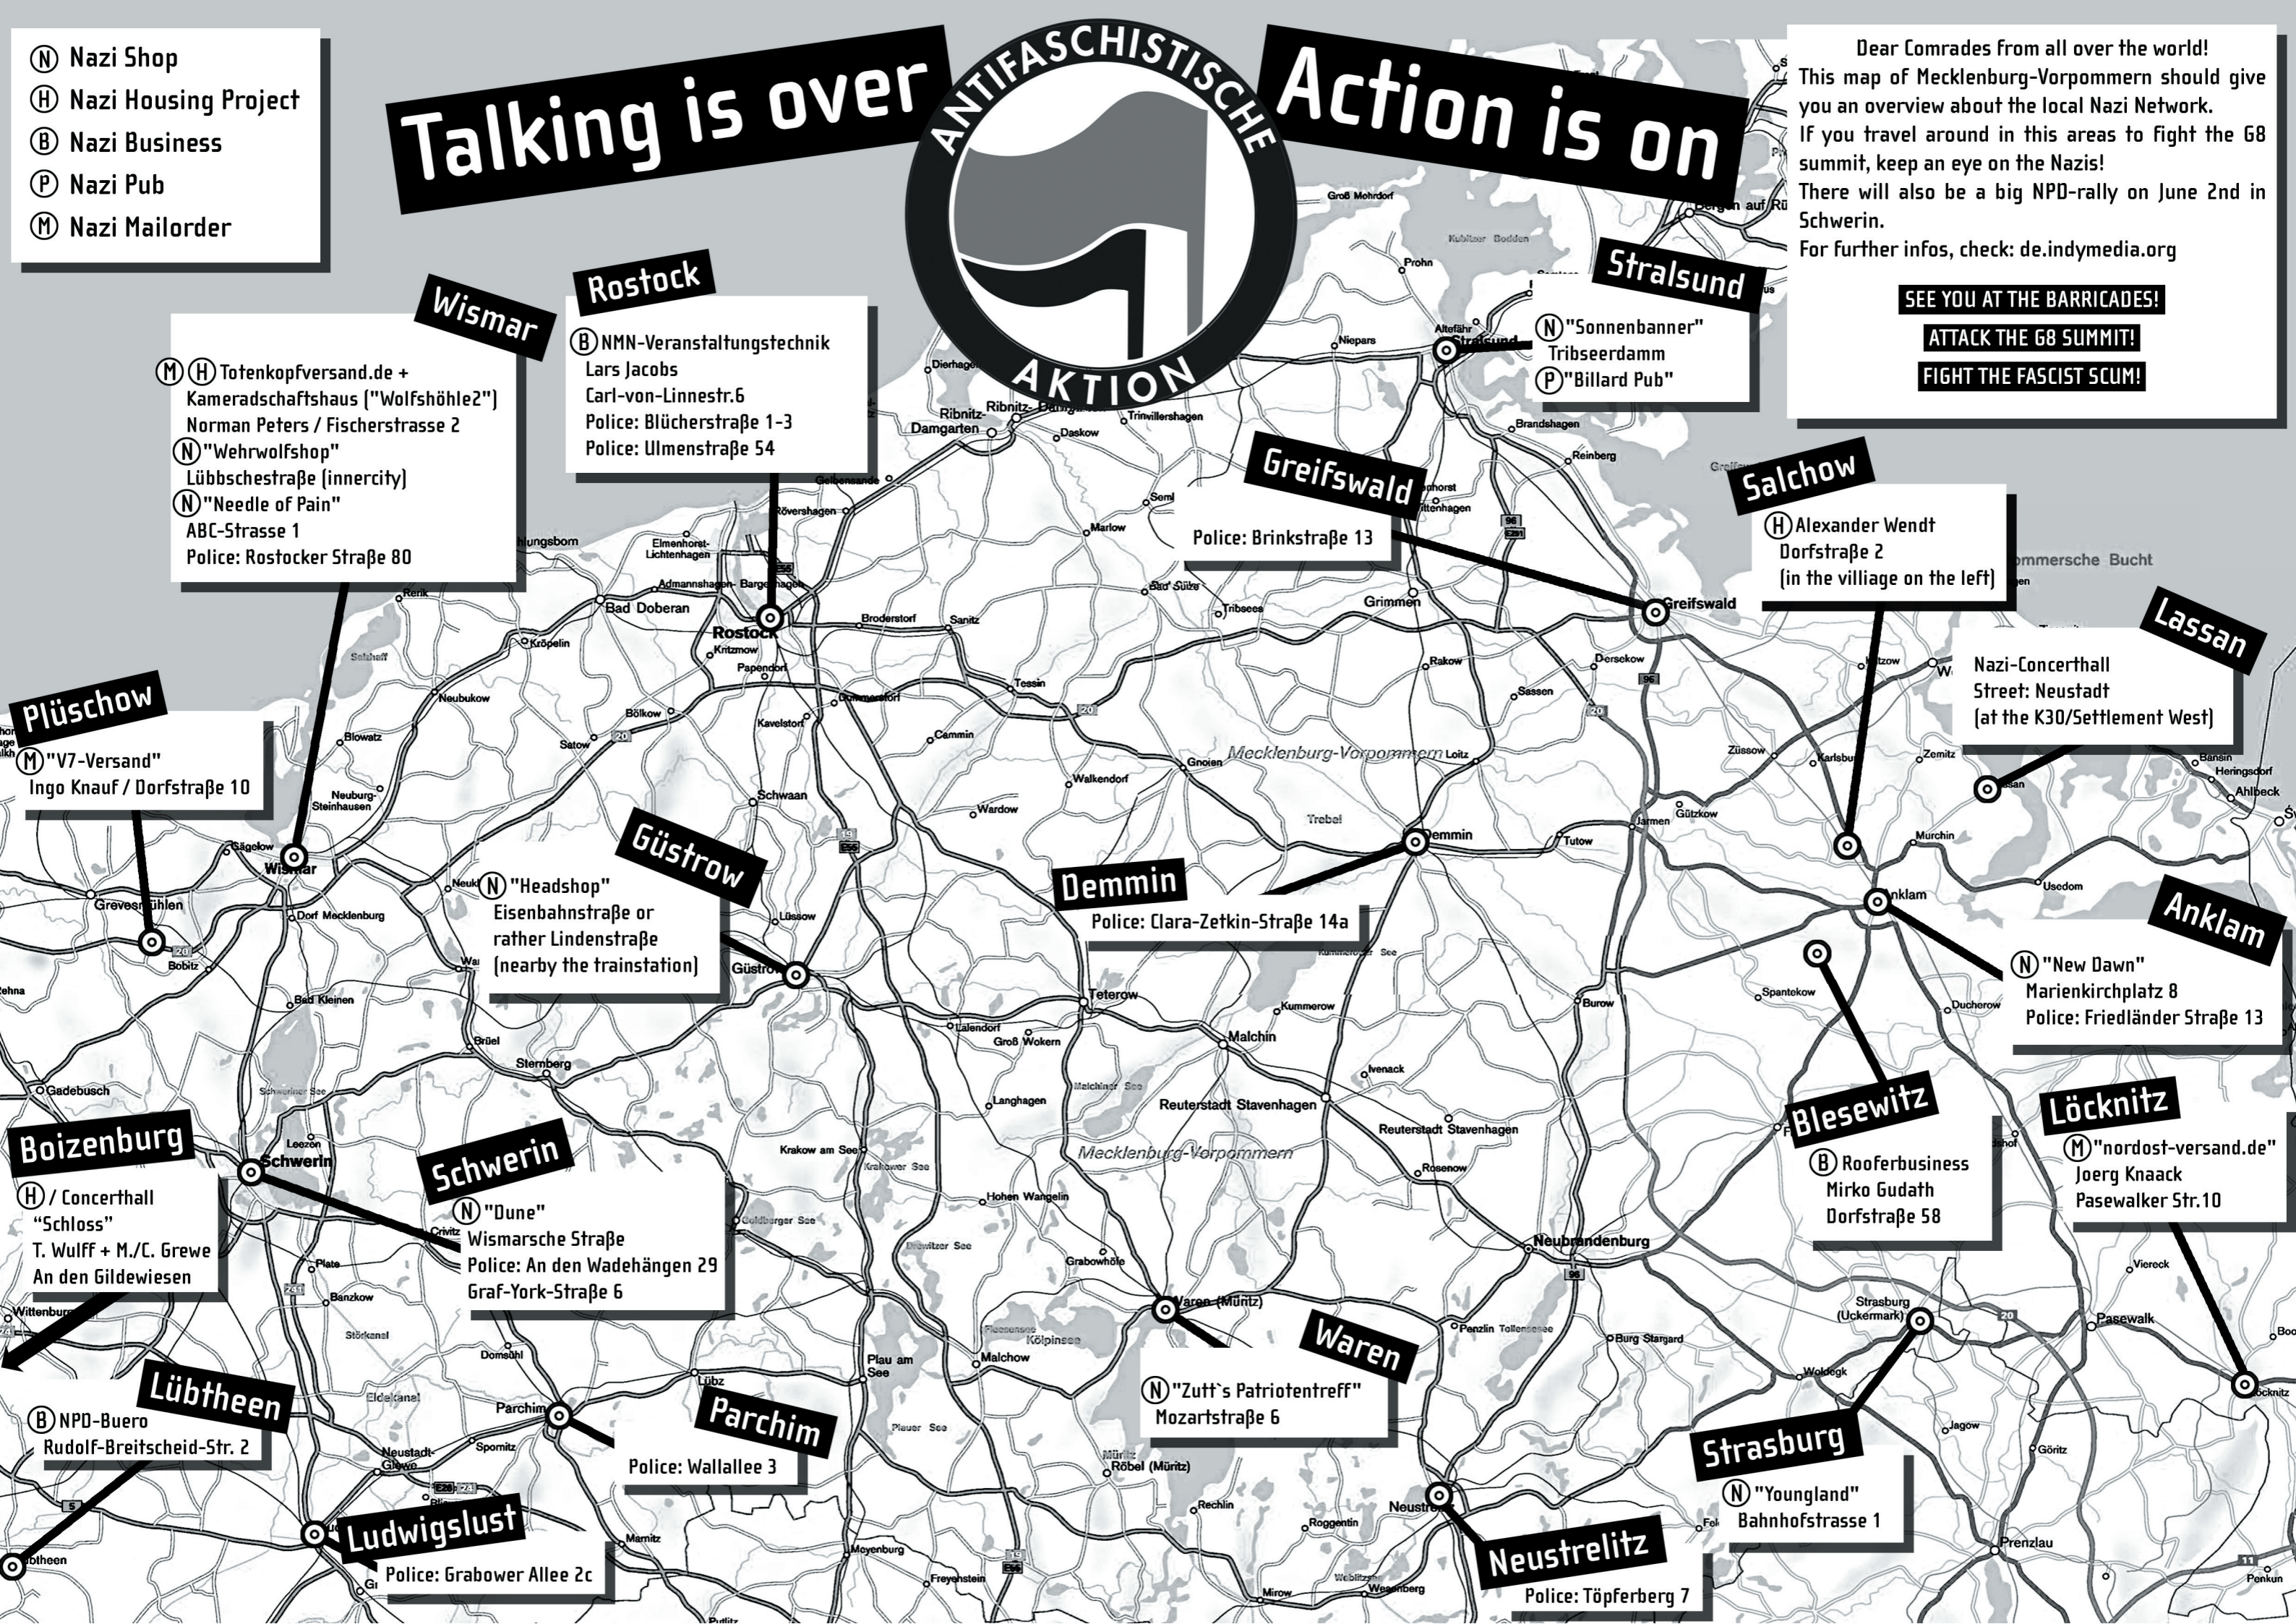

- (N) Nazi Shop
- (H) Nazi Housing Project
- (B) Nazi Business
- (P) Nazi Pub
- (M) Nazi Mailorder

**Talking is over**

**Action is on**

Dear Comrades from all over the world!  
 This map of Mecklenburg-Vorpommern should give you an overview about the local Nazi Network. If you travel around in this areas to fight the G8 summit, keep an eye on the Nazis!  
 There will also be a big NPD-rally on June 2nd in Schwerin.  
 For further infos, check: [de.indymedia.org](http://de.indymedia.org)

**SEE YOU AT THE BARRICADES!**

**ATTACK THE G8 SUMMIT!**

**FIGHT THE FASCIST SCUM!**

**Wismar**

(M) (H) Totenkopfversand.de + Kameradschaftshaus ("Wolfshöhle2")  
 Norman Peters / Fischerstrasse 2  
 (N) "Wehrwolfshop"  
 Lübschestrabe (innercity)  
 (N) "Needle of Pain"  
 ABC-Strasse 1  
 Police: Rostocker Straße 80

(M) "V7-Versand"  
 Ingo Knauf / Dorfstraße 10

**Güstrow**

(N) "Headshop"  
 Eisenbahnstraße or rather Lindenstraße  
 (nearby the trainstation)

**Demmin**

Police: Clara-Zetkin-Straße 14a

**Anklam**

(N) "New Dawn"  
 Marienkirchplatz 8  
 Police: Friedländer Straße 13

(B) Rooferbusiness  
 Mirko Gudath  
 Dorfstraße 58

**Löcknitz**

(M) "nordost-versand.de"  
 Joerg Knaack  
 Pasewalker Str.10

**Waren**

(N) "Zutt's Patriotentreff"  
 Mozartstraße 6

**Lübtheen**

(B) NPD-Buero  
 Rudolf-Breitscheid-Str. 2